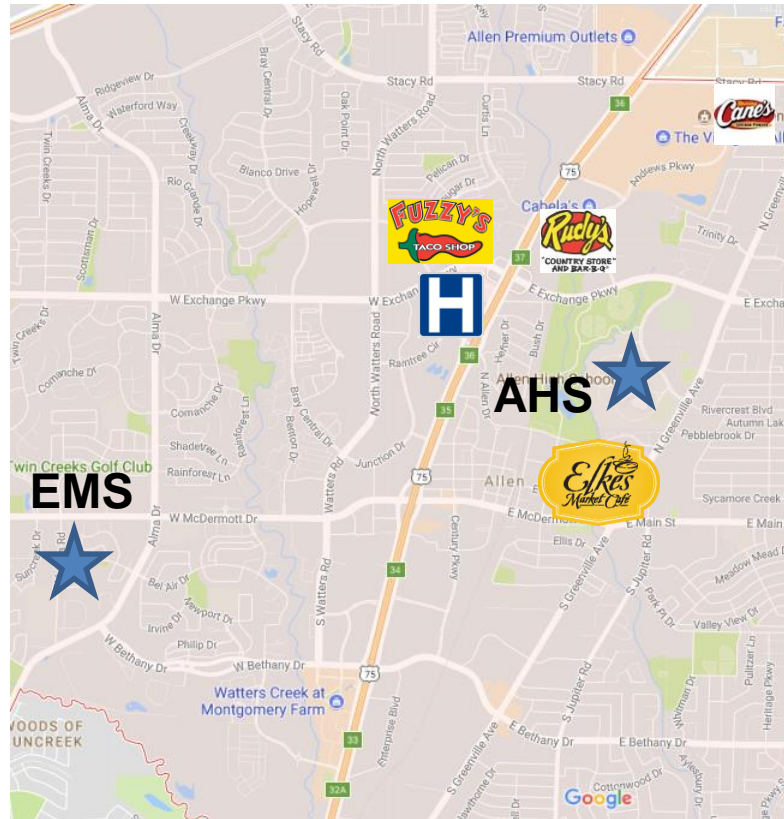

# Allen Texas Open Travel Directions

## Allen High School

- 300 Rivercrest Blvd. Allen, TX 75002
- Exit US 75 @ Exchange Dr. (Exit 36)
- East on Exchange to Rivercrest Blvd.

## Ereckson Middle School

- 450 Tatum Dr. Allen, TX 75013
- Exit US 75 @ McDermott Dr. (Exit 34)
- West on McDermott to Tatum

**Allen  
Playing Venues**

Allen HS  
300 Rivercrest Blvd  
Allen, TX 75002

Ereckson MS  
450 Tatum Dr  
Allen, TX 75013

**Restaurant Sponsors**

Cane's  
Elke's Market Cafe  
Fuzzy's Taco Shop  
Rudy's