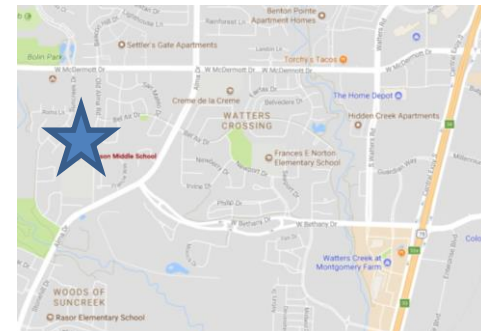

# Allen Texas Open Travel Directions

## Allen High School

- 300 Rivercrest Blvd. Allen, TX 75002
- Exit US 75 @ Exchange Dr. (Exit 36)
- East on Exchange to Rivercrest Blvd.

## Ereckson Middle School

- 450 Tatum Dr. Allen, TX 75013
- Exit US 75 @ McDermott Dr. (Exit 34)
- West on McDermott to Tatum

**Allen  
Playing Venues**

Allen HS  
300 Rivercrest Blvd  
Allen, TX 75002

Ereckson MS  
450 Tatum Dr  
Allen, TX 75013

# Ereckson Middle School Player Drop Off & Bus Parking

Player Drop Off Only

Bus Parking

Ereckson Middle School  
450 Tatum Dr.  
Allen, TX 75013