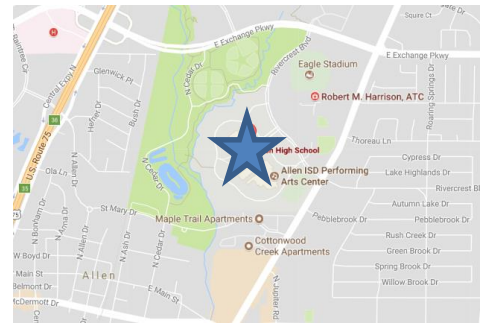

# Allen Texas Open Travel Directions

## Allen High School

- 300 Rivercrest Blvd. Allen, TX 75002
- Exit US 75 @ Exchange Dr. (Exit 36)
- East on Exchange to Rivercrest Blvd.

## Ereckson Middle School

- 450 Tatum Dr. Allen, TX 75013
- Exit US 75 @ McDermott Dr. (Exit 34)
- West on McDermott to Tatum

**Allen  
Playing Venues**

Allen HS  
300 Rivercrest Blvd  
Allen, TX 75002

Ereckson MS  
450 Tatum Dr  
Allen, TX 75013

# Ereckson Middle School Player Drop Off & Bus Parking

Player Drop Off Only

Bus Parking

Ereckson Middle School  
450 Tatum Dr.  
Allen, TX 75013